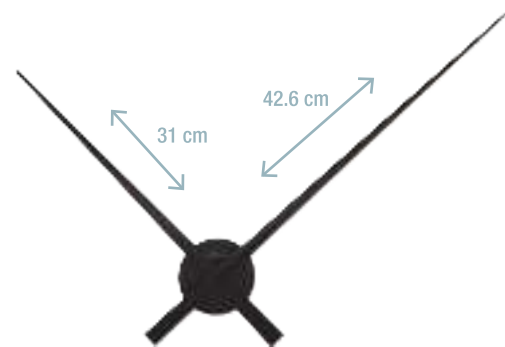

Wall clock | 85 cm ø | Aluminum | Silver

**Hands**

NEXTIME | DESIGNER

Code: **2269ZW**

Wall clock | 85 cm ø | Aluminum | Black

INTERIOR: HANDS | 2269ZW

**HANDS**

The Hands clock is perfect for the contemporary home that enjoys simplicity.