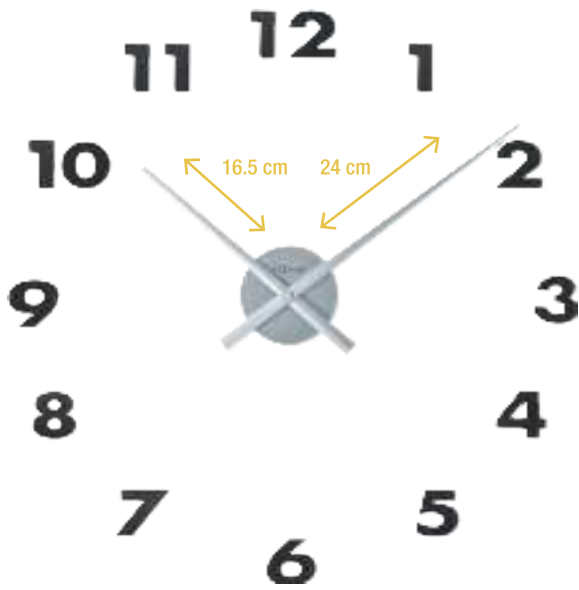

Small Hands

NEXTIME | DESIGNER

Code: **3074ZI**

Wall clock | 48 cm ø | Metal | Black

EVA black numbers included