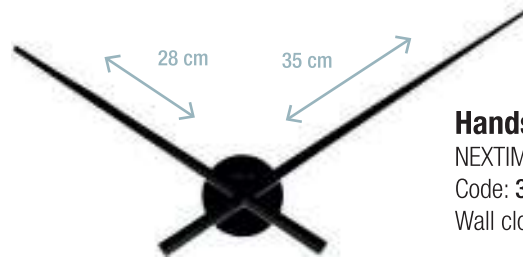

Hands

NEXTIME | DESIGNER

Code: **3118ZW**

Wall clock | 70 cm ø | Black