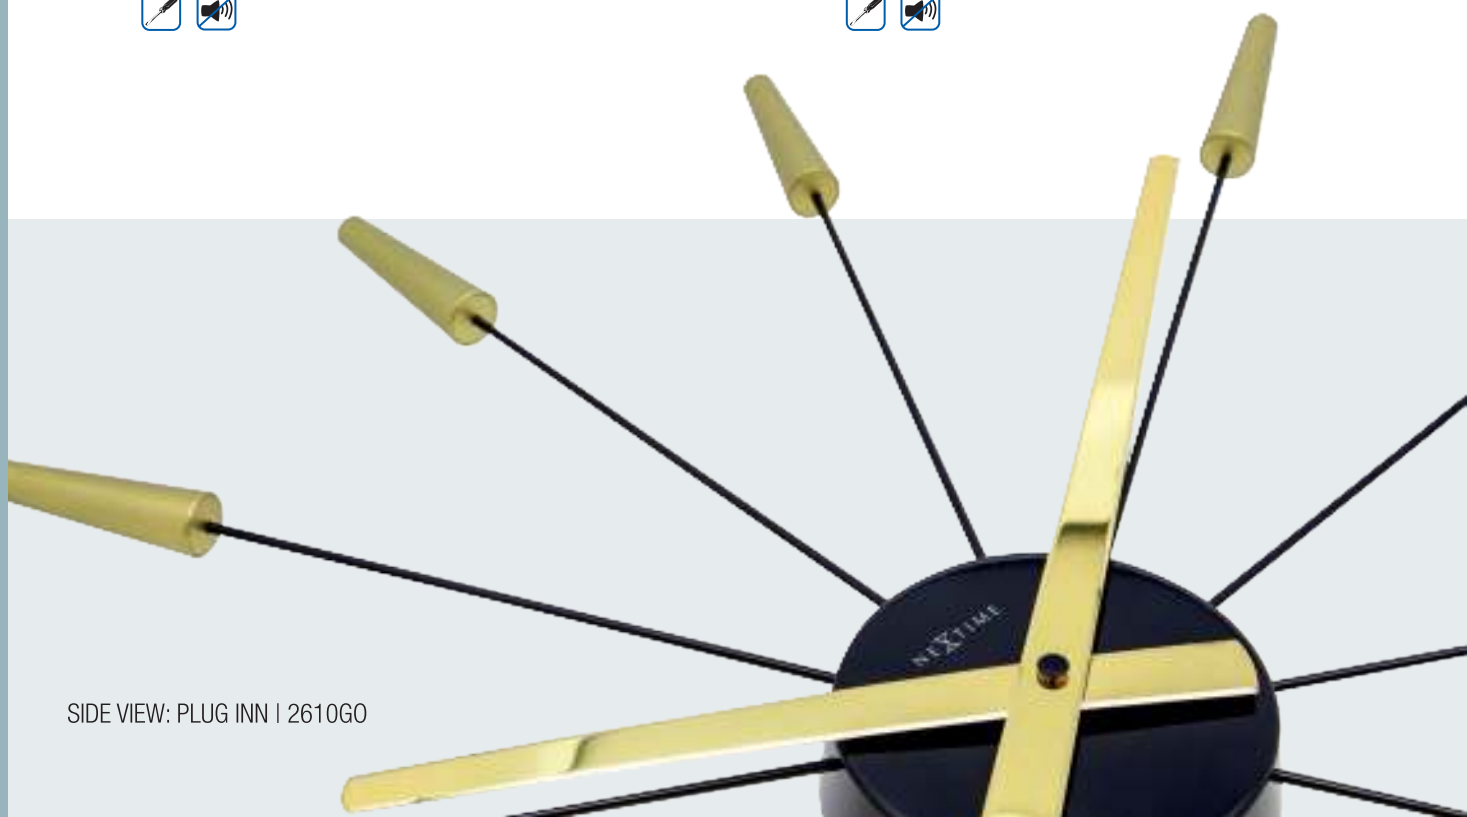

**Plug Inn**

FRITS VINK | DESIGNER

Code: **2610ZW**

Wall clock | 58 cm ø | Metal | Black

**Plug Inn**

FRITS VINK | DESIGNER

Code: **2610GO**

Wall clock | 58 cm ø | Metal | Gold / Black