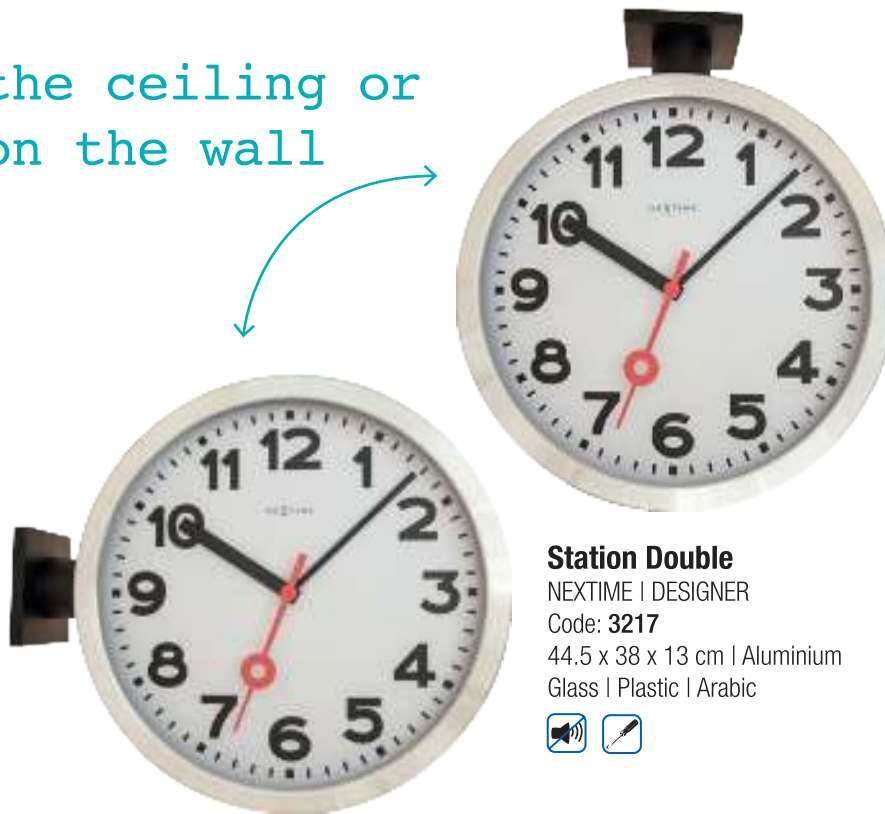

On the ceiling or
on the wall