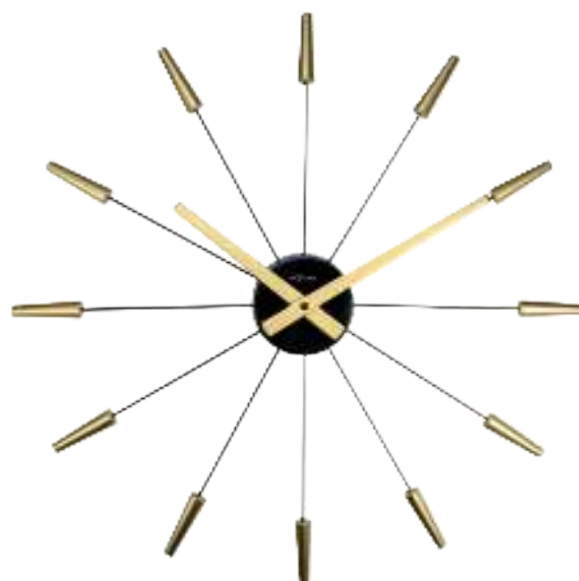

Plug Inn

FRITS VINK | DESIGNER

Code: **2610GO**

Wall clock | 58 cm ø | Metal | Gold / Black